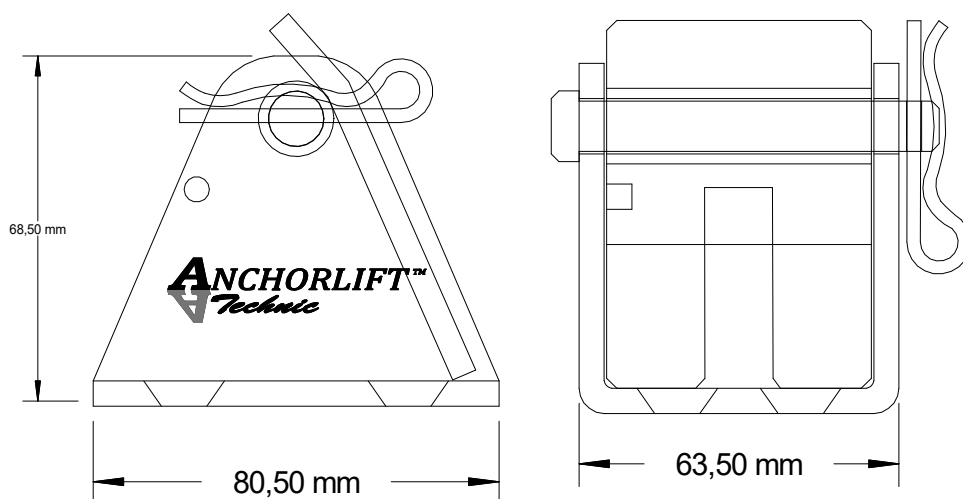

Anchorlift Technic Chain Stopper

Anchorlift 91404
Chain 8mm - 10mm
Chain 1/4" - 5/16"

Anchorlift 91405
Chain 10mm - 13mm
Chain 3/8" - 1/2"

Anchorlift 91406
Chain 12mm - 14mm
Chain 1/2"