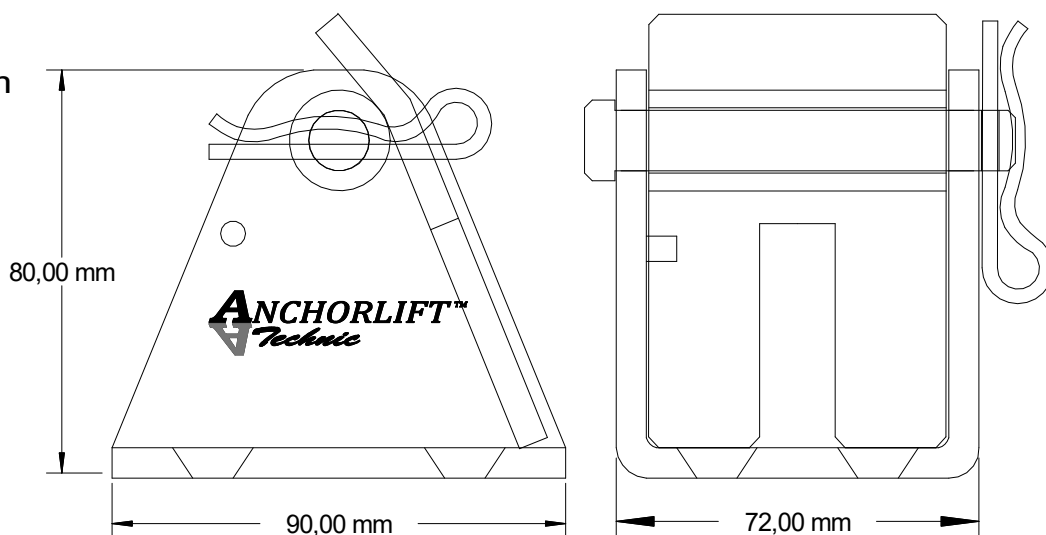

Anchorlift Technic Chain Stopper

Anchorlift 91404
Chain 8mm - 10mm
Chain 1/4" - 5/16"

Anchorlift 91405
Chain 10mm - 13mm
Chain 3/8" - 1/2"

Anchorlift 91406
Chain 12mm - 14mm
Chain 1/2"