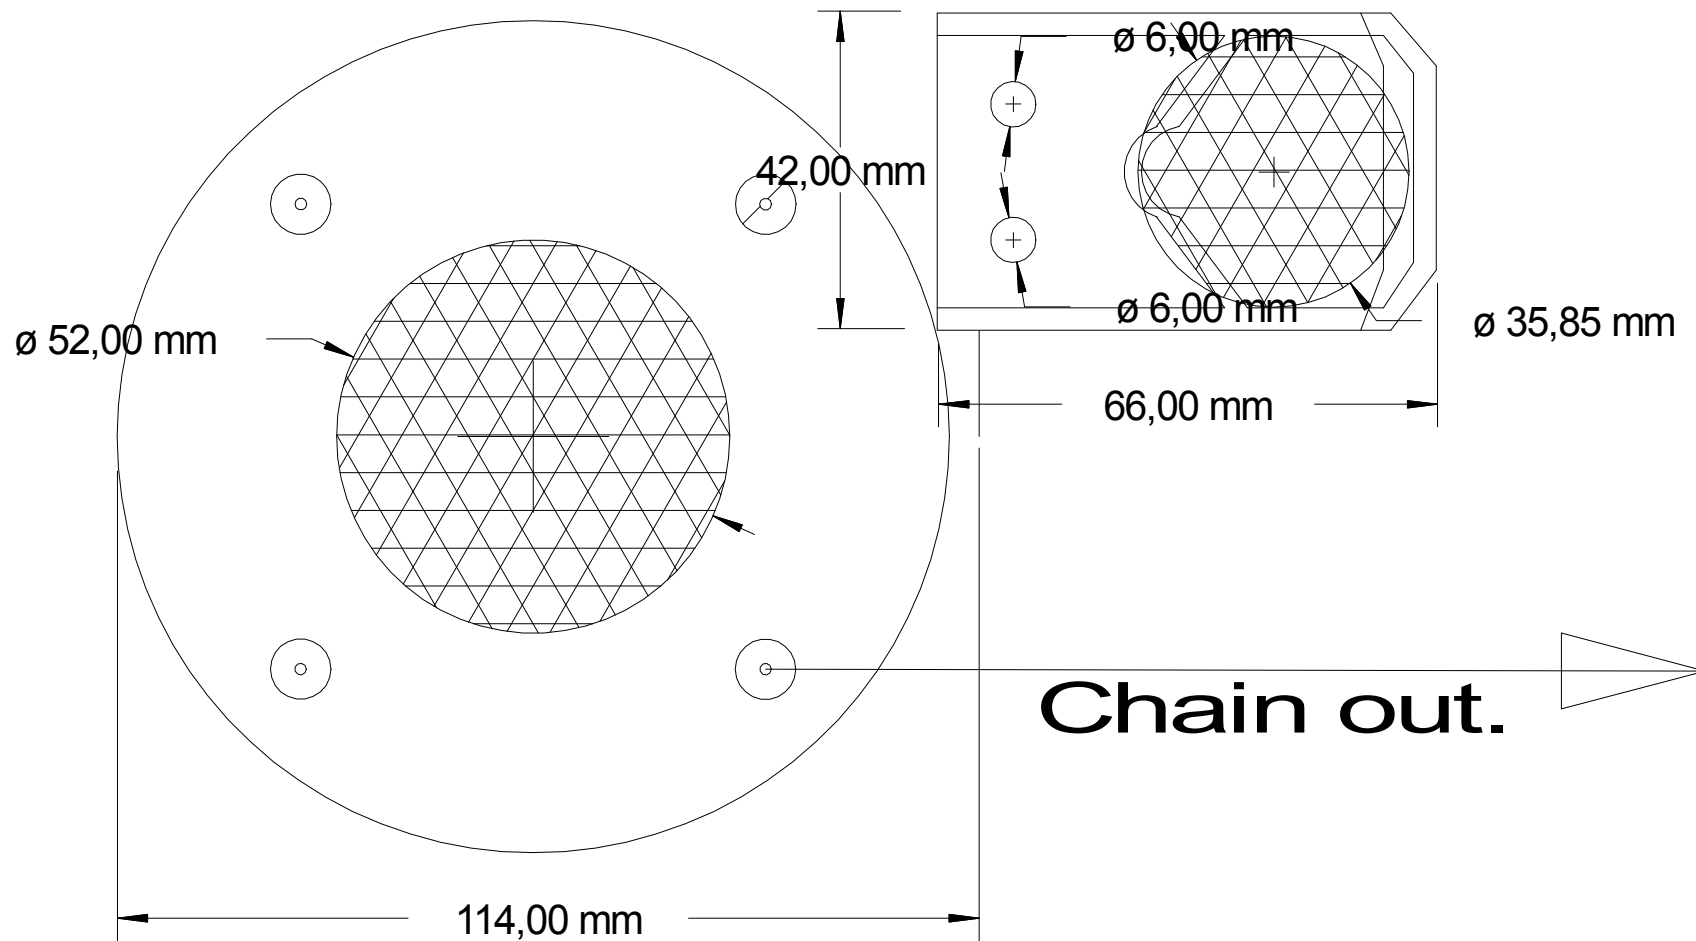

Barracuda R. mounting template .

Anchorlift Barracuda R C912-R
Scale 1:1.