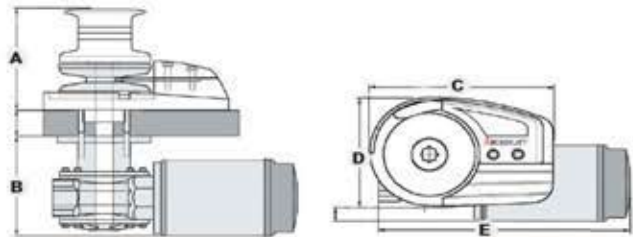

ANCHORLIFT™

WORLD CLASS WINDLASS SYSTEM

MAKO 1500

HIGH SPEED
WINDLASS

Boats 40ft to 60ft. 12m to 18m.

Model No:

- M1512-10 Low profile 1500w 12v 5/16" chain
- M1512-11 Low profile 1500w 12v 3/8" chain
- M1524-10 Low profile 1500w 24v 5/16" chain
- M1524-11 Low profile 1500w 24v 3/8" chain
- M2024-10 Low profile 2000w 24v 5/16" chain

Motor gear can be mounted all 4 directions.

- Motor:** 1500w 12v or 24v
- Max working load:** 485kg / 1067lbs
- Max power pull:** 1185kg / 2607lbs
- Speed down:** Approx 38m / 126ft min
- Speed up 24v:** 110kg / 240lbs load 21m/71ft min
- Speed up 12v:** 100kg / 240lbs load 21m/71ft min
- Amp draw down:** 55amp 12v / 30amp 24v
- Amp draw up:** Normalload 115amp 12v / 65amp 24v
- Chain length used:** 50m to 75m
- Anchors:** 20kg/44lbs to 45kg/99lbs
- Circuit breaker:** 135amp 12v / 80amp 24v
- Cable size:** 50mm, 2 / 0 AWG (normal cable length)
- Switch gear:** Helm switch, toggle type part #90800 rocker type with on/off #90801, Footswitch #90900 radio remote #91354. Combo switch pack #92135(12v) #92080(24v)
- Max recommended ground tackle weight, anchor + chain:** 160kg / 352lbs
- Warranty:** Pleasure boats 5 years
Navy boats, Patrol boats. 5 years
Commercial use fishing boats 2 years.