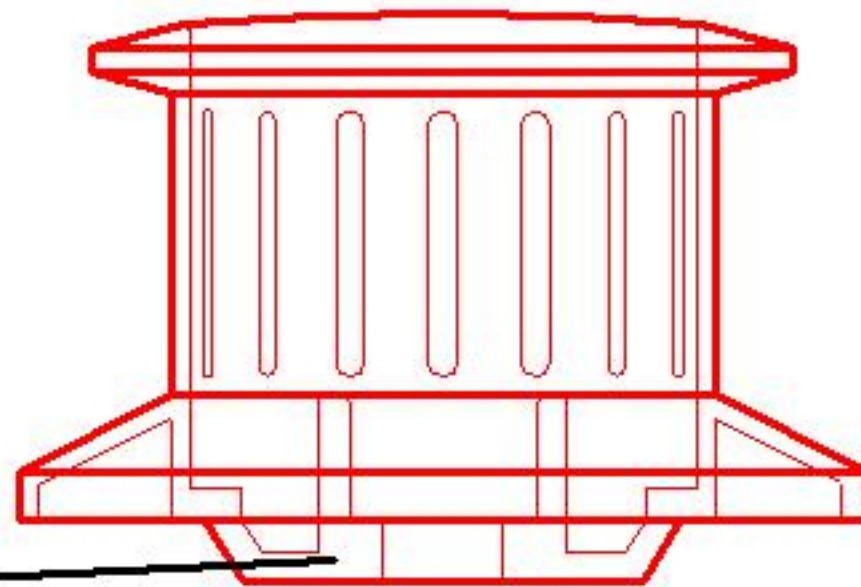

Anchorlift Mako Series Capstan assembly.

Add grease here