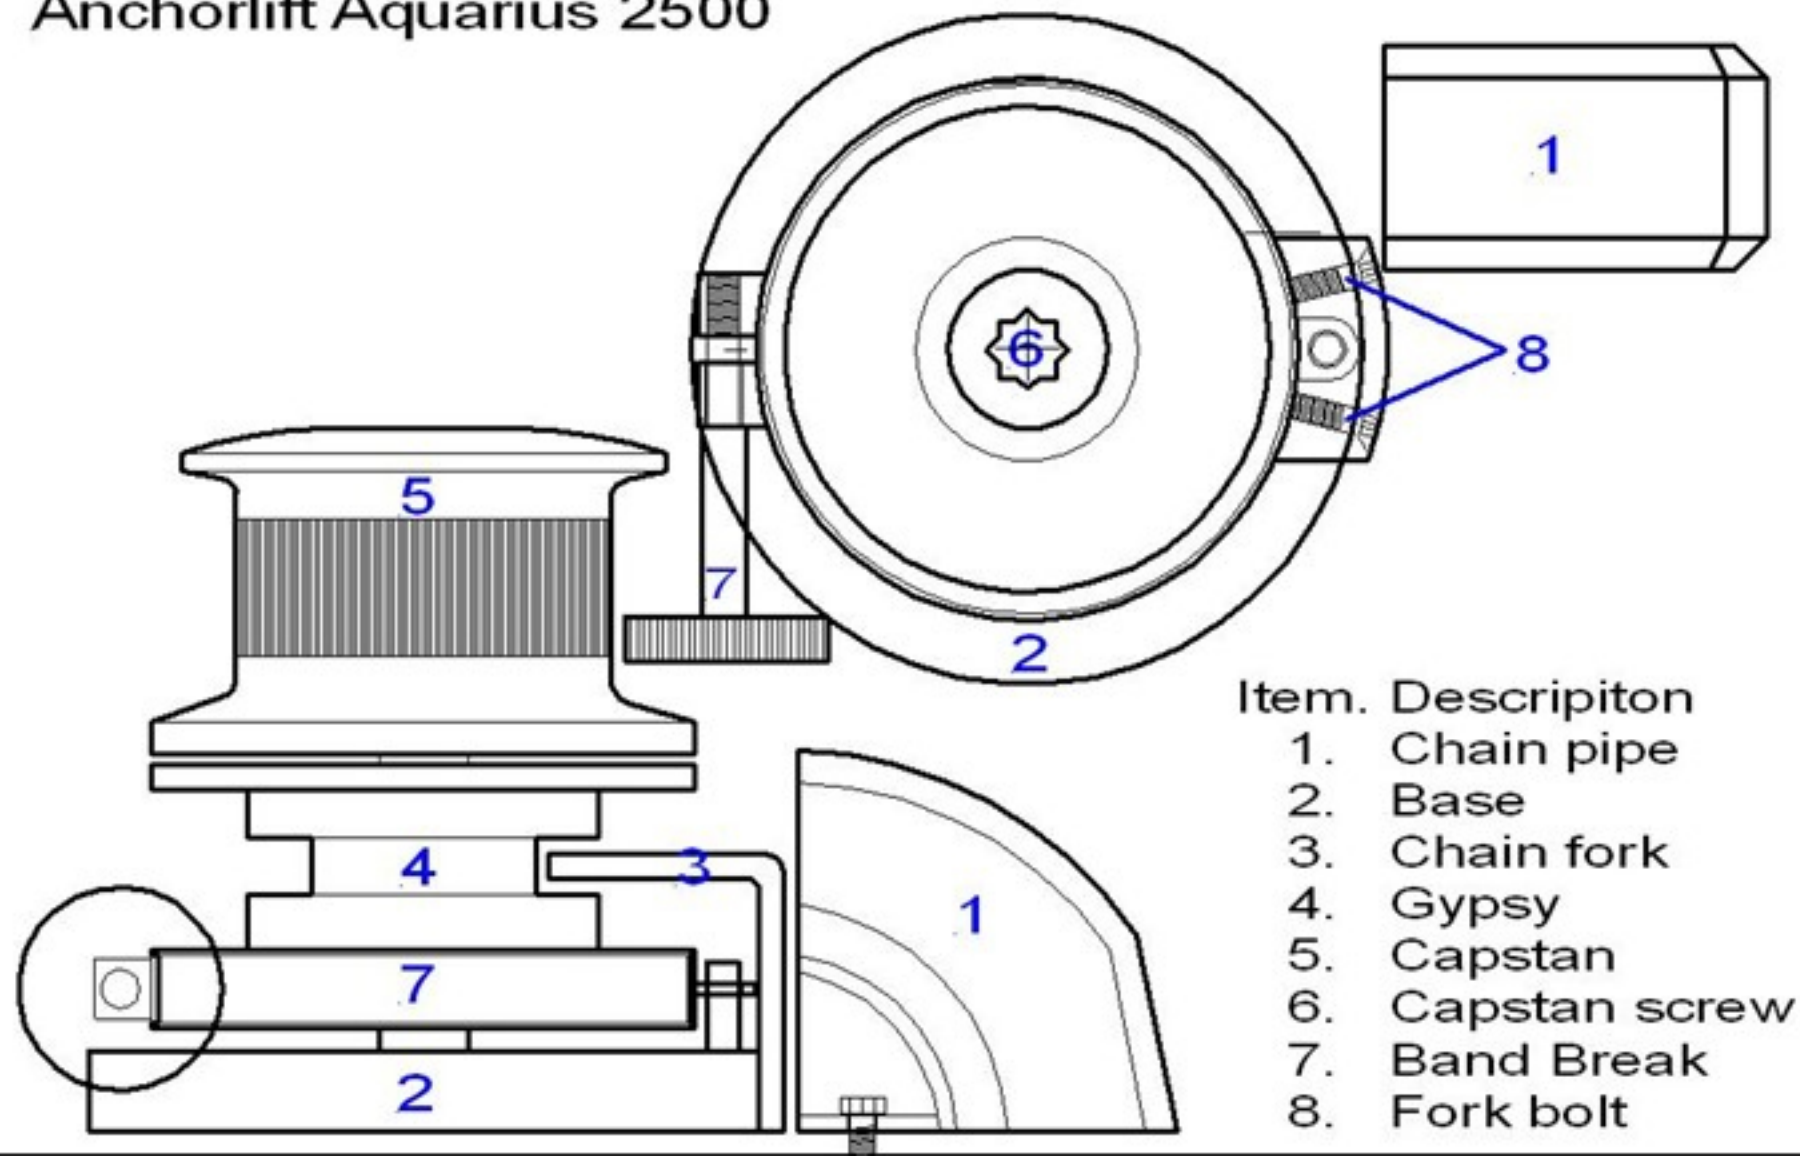

Anchorlift Aquarius 2500

- | Item. | Description |
|-------|---------------|
| 1. | Chain pipe |
| 2. | Base |
| 3. | Chain fork |
| 4. | Gypsy |
| 5. | Capstan |
| 6. | Capstan screw |
| 7. | Band Break |
| 8. | Fork bolt |